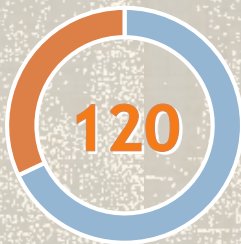

## Students

Female 68% Male 32%

4.27  
Average GPA

20%  
Diverse  
Population

25%  
First  
Generation

47  
Different  
Majors

Named  
Scholars

Wilson Scholar  
Willie C. Fleming Scholar  
Diversity Scholar